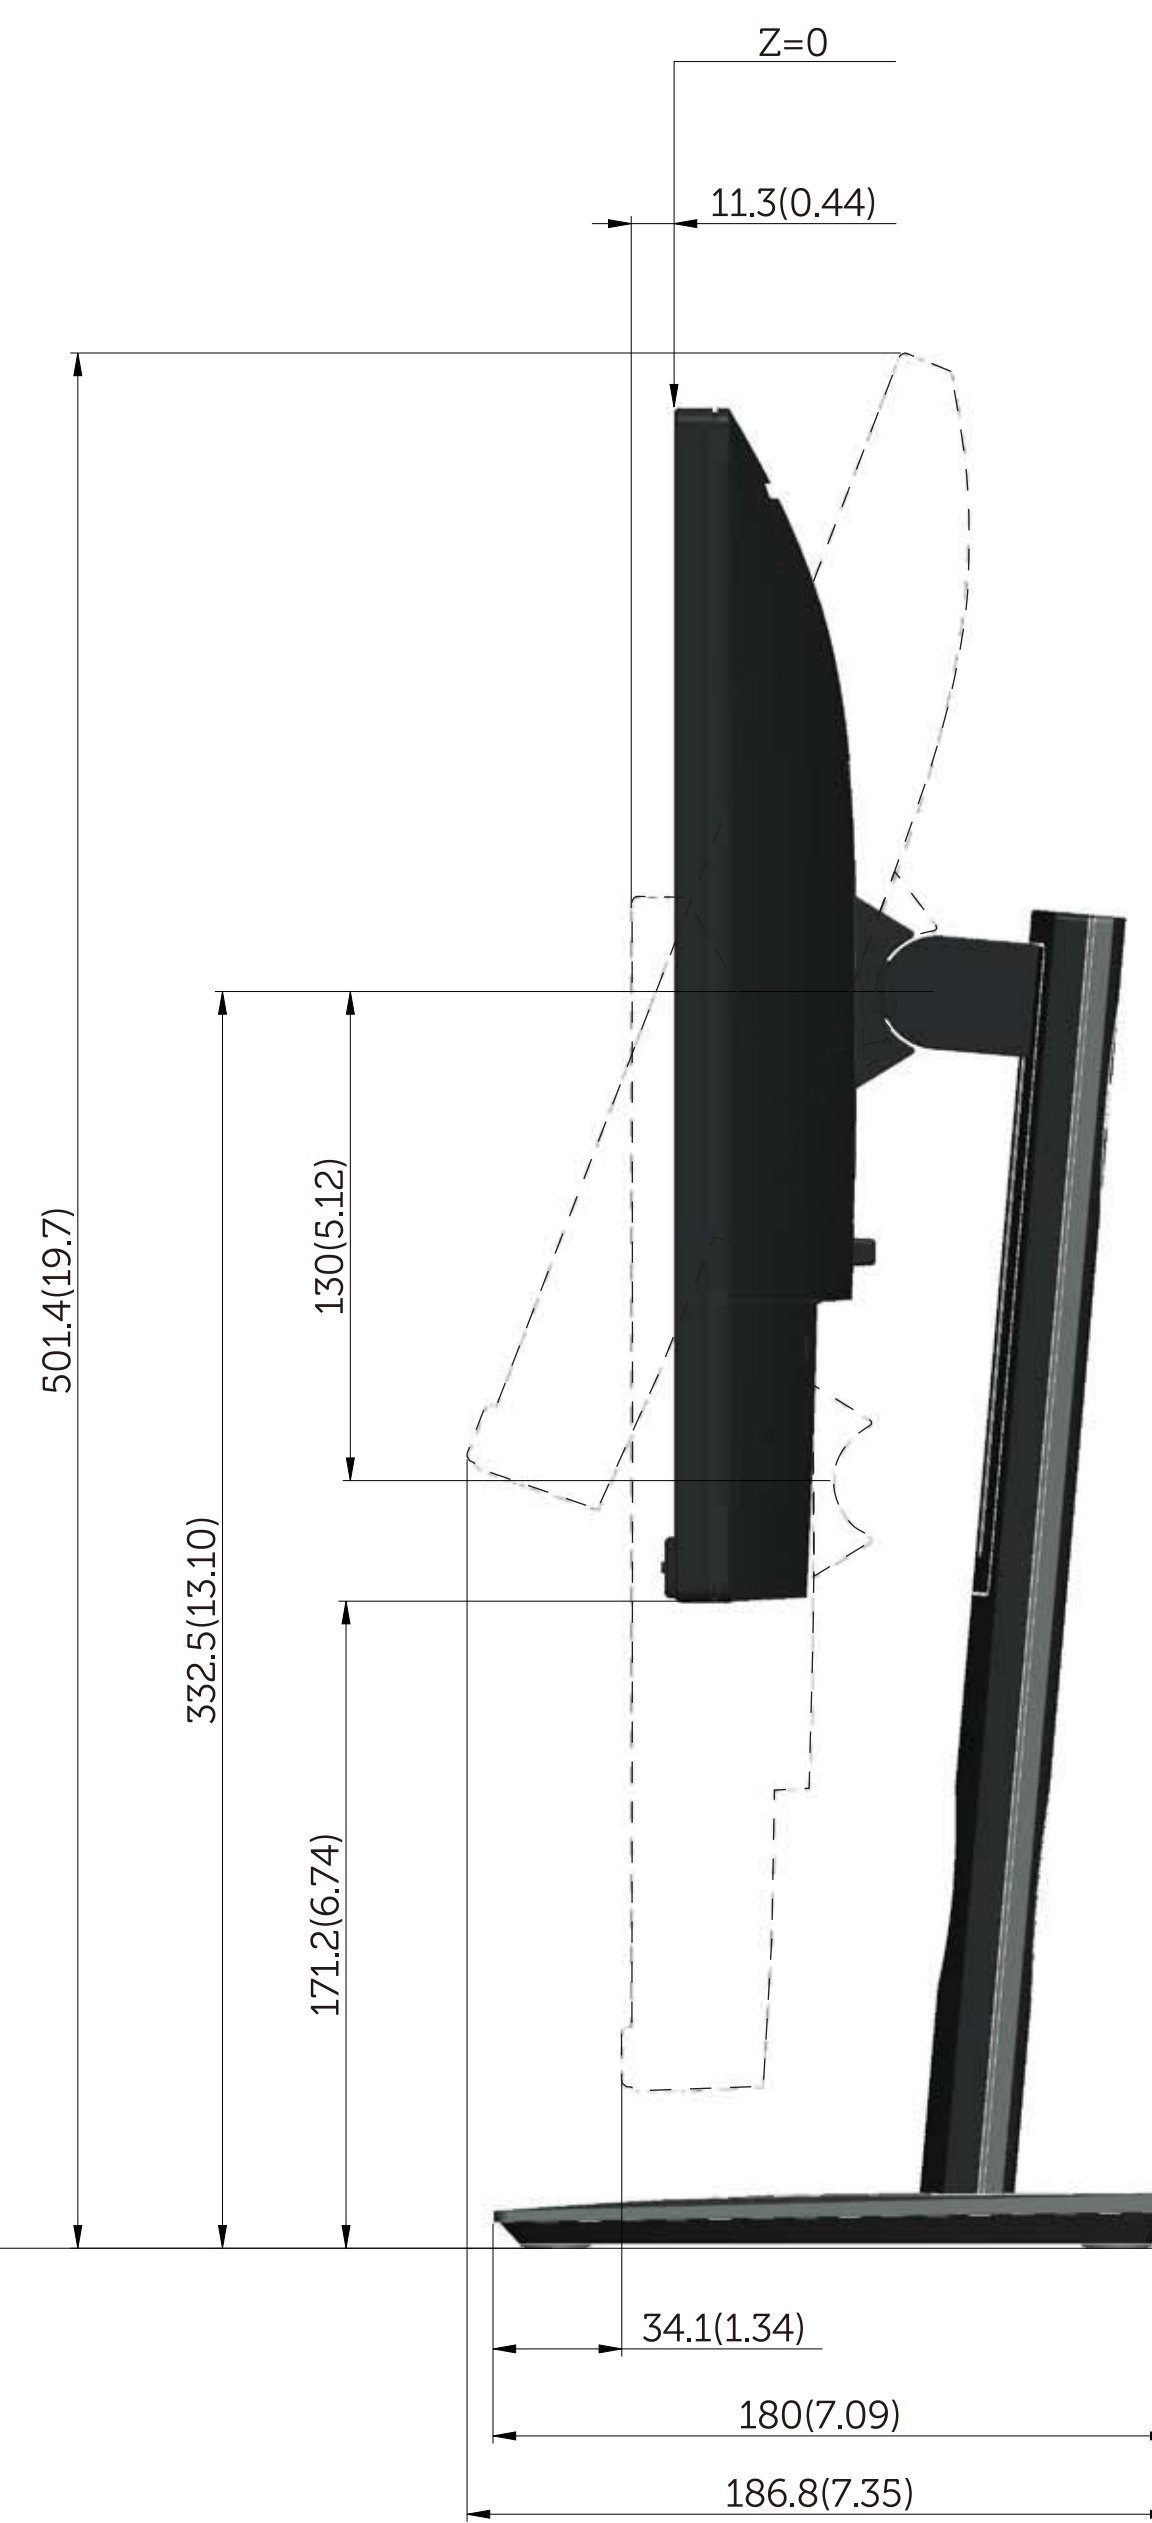

# SP2318H Outline Dimension

Nominal Dimension  
Unit: mm(inch)

# SP2418H Outline Dimension

Nominal Dimension  
Unit: mm(inch)