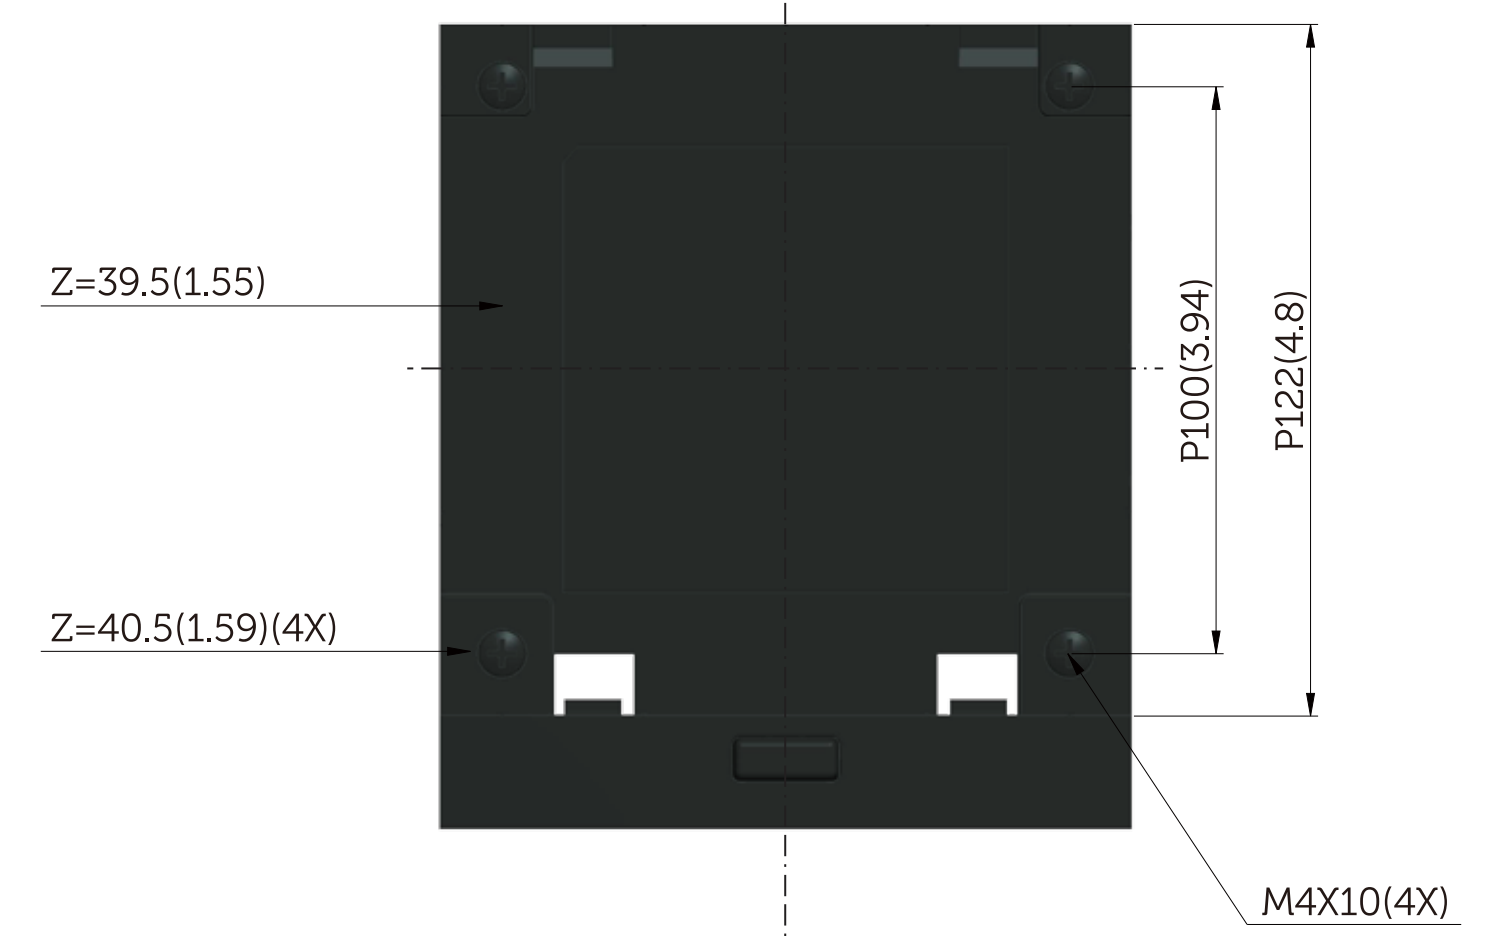

# SP2318H Outline Dimension

Nominal Dimension  
Unit: mm(inch)

# SP2418H Outline Dimension

Nominal Dimension  
Unit: mm(inch)