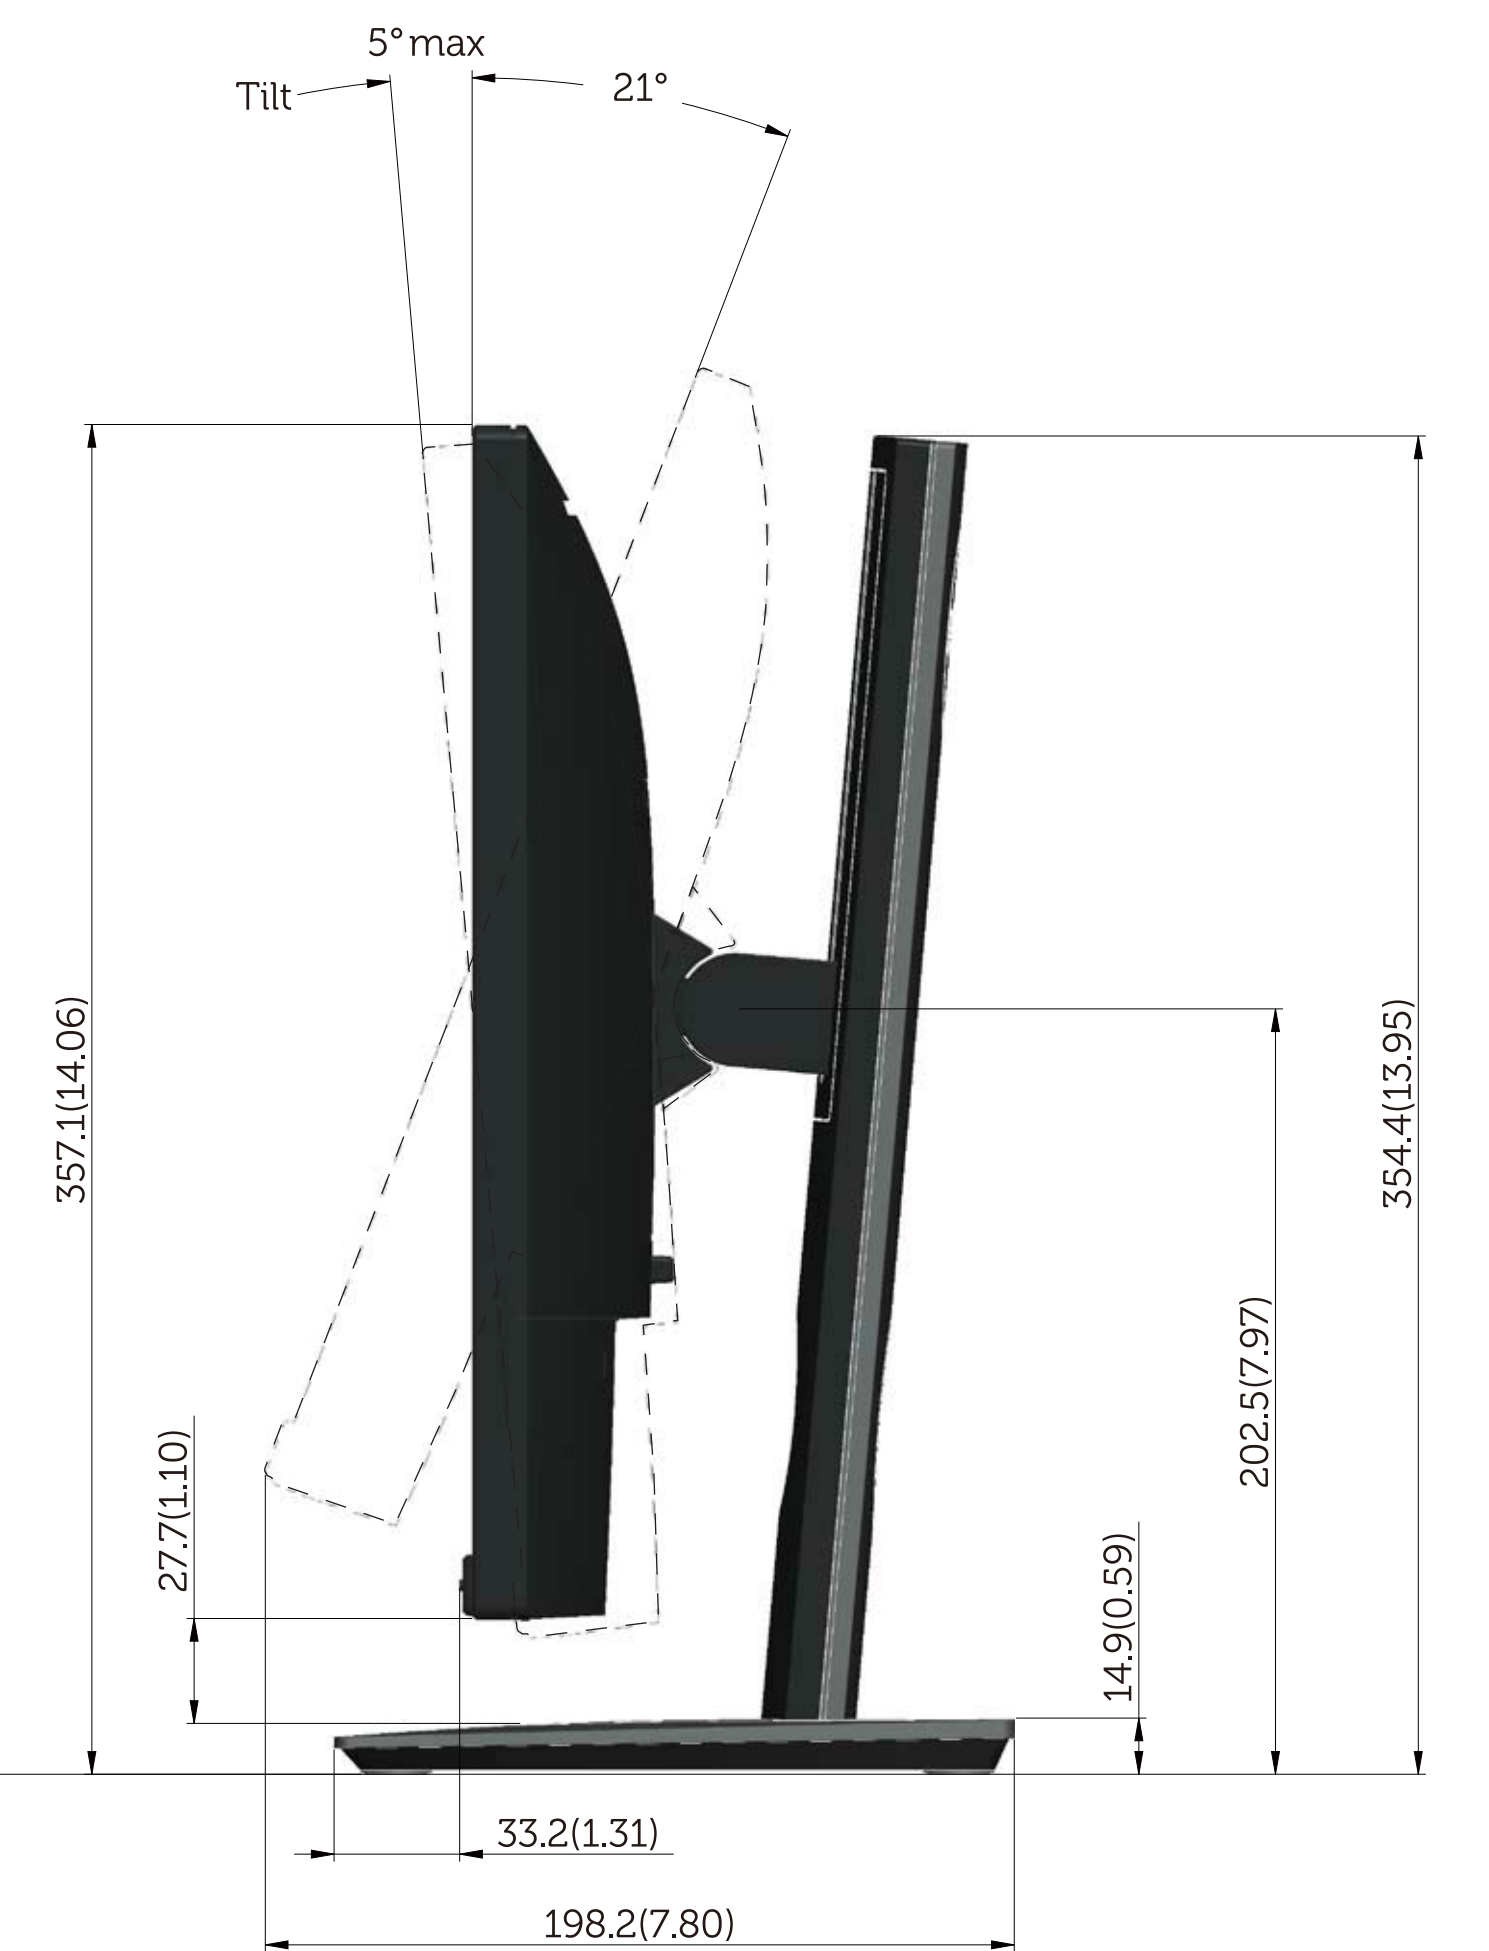

# SP2318H Outline Dimension

Nominal Dimension  
Unit: mm(inch)

# SP2418H Outline Dimension

Nominal Dimension  
Unit: mm(inch)