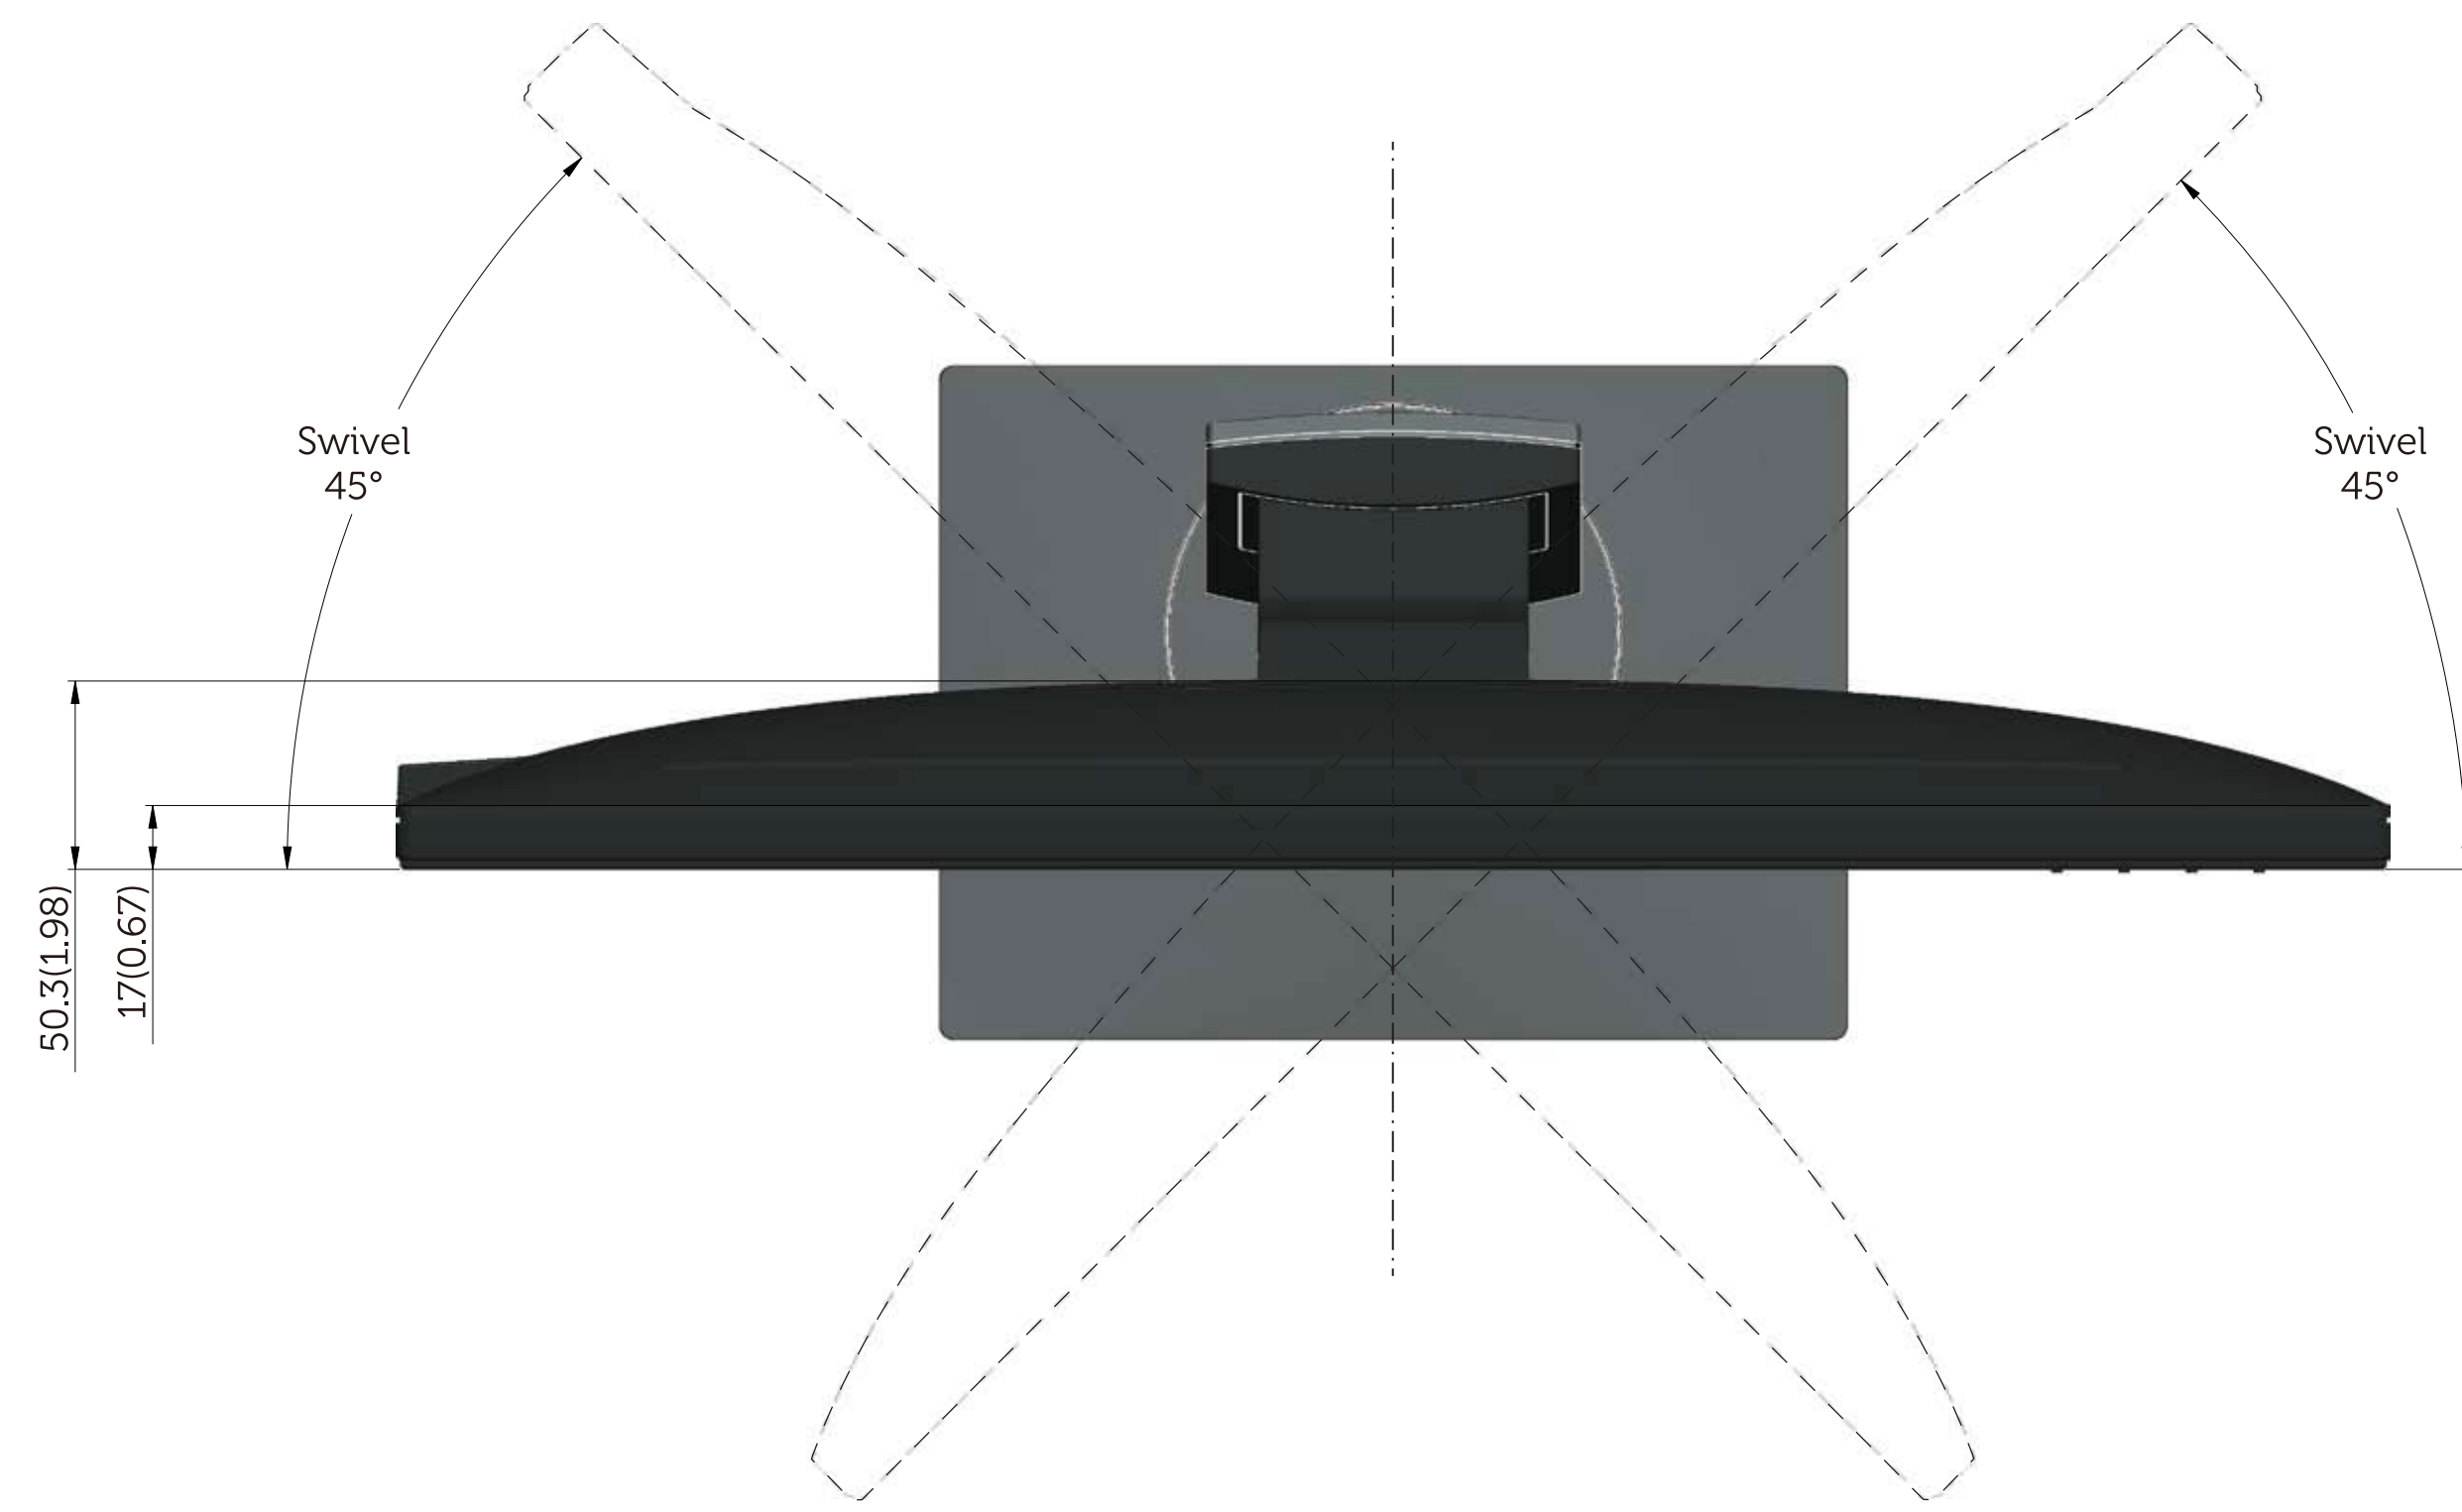

# SP2318H Outline Dimension

Nominal Dimension  
Unit: mm(inch)

# SP2418H Outline Dimension

Nominal Dimension  
Unit: mm(inch)