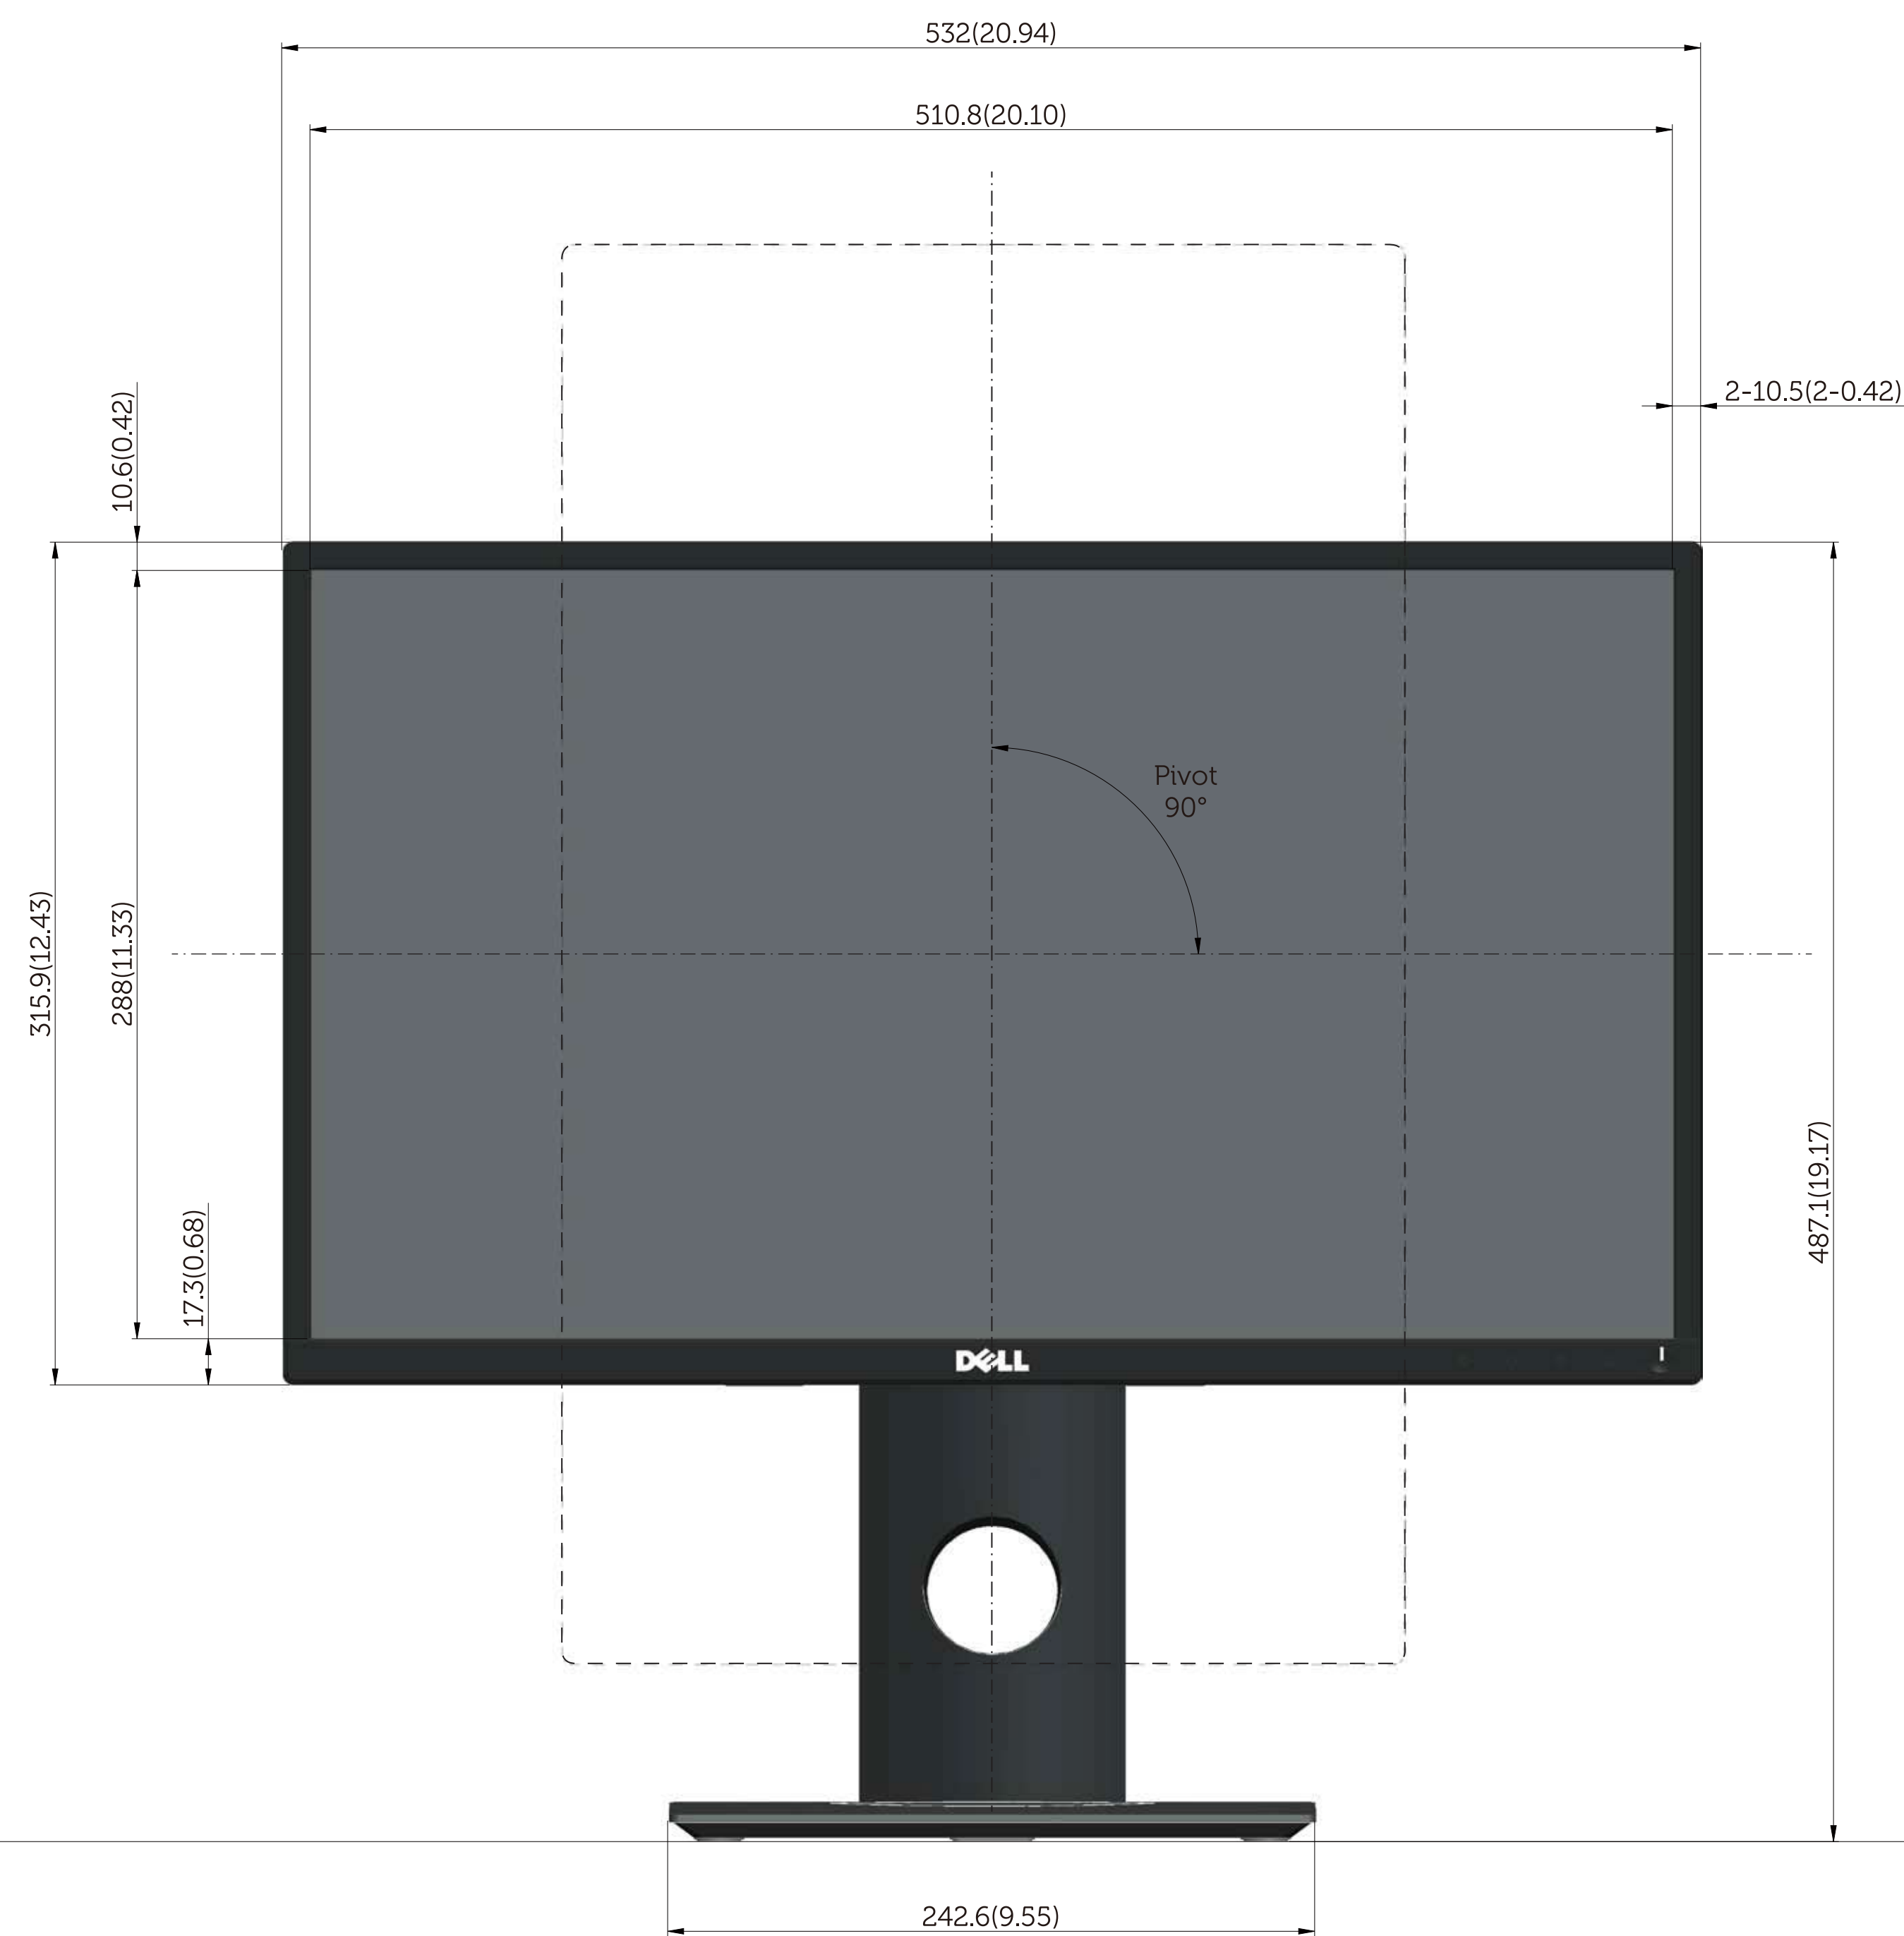

# SP2318H Outline Dimension

Nominal Dimension  
Unit: mm(inch)

# SP2418H Outline Dimension

Nominal Dimension  
Unit: mm(inch)